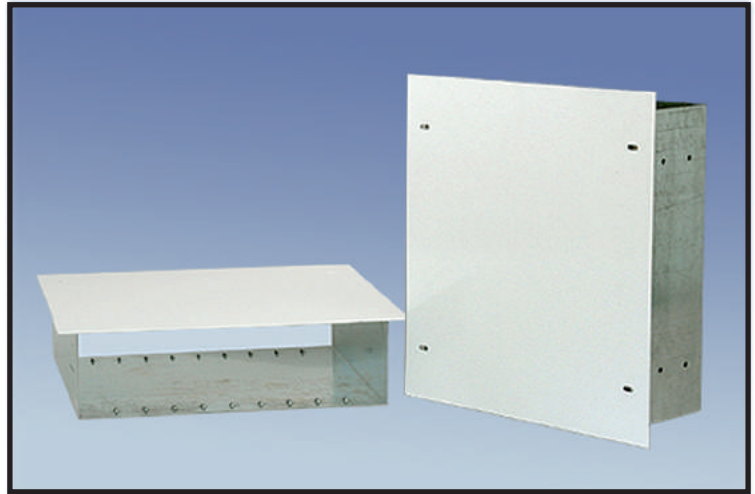

DATA & COMMUNICATION BACK BOX AND COVER

ALTERNATE: 14" x 14"

DATA-14

Complete set includes door and painted cover.

Size:

14" x 14" x 3 1/2" (depth)

Material:

Back box is manufactured in 20 Ga galvanized metal and the cover is manufactured in 20 Ga satin coat material.

Finish:

Powder coated in "Standard White"

Available Options:

Custom sizes or modifications can be made according to your specifications.

Size: 14" x 14" x 3 1/2"