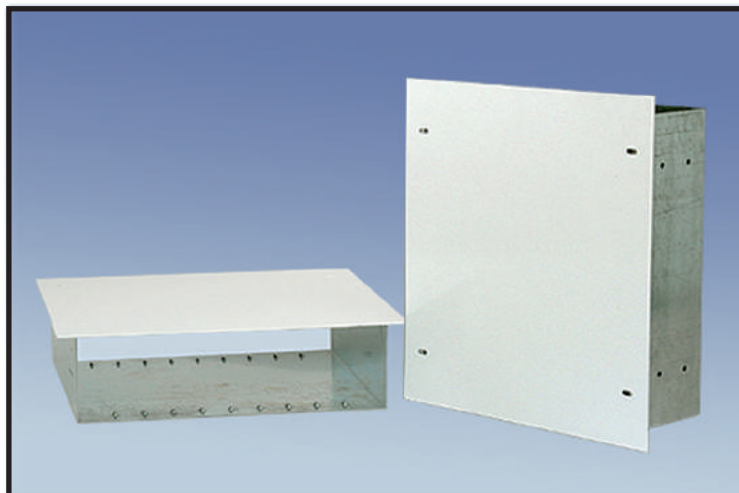

# DATA & COMMUNICATION BACK BOX AND COVER ALTERNATE: 14" x 14"

DATA-14

Complete set includes door and painted cover.

**Size:**

14" x 14" x 3 1/2" (depth)

**Material:**

Back box is manufactured in 20 Ga galvanized metal and the cover is manufactured in 20 Ga satin coat material.

**Finish:**

Powder coated in "Standard White"

**Available Options:**

Custom sizes or modifications can be made according to your specifications.

Size: 14" x 14" x 3 1/2"