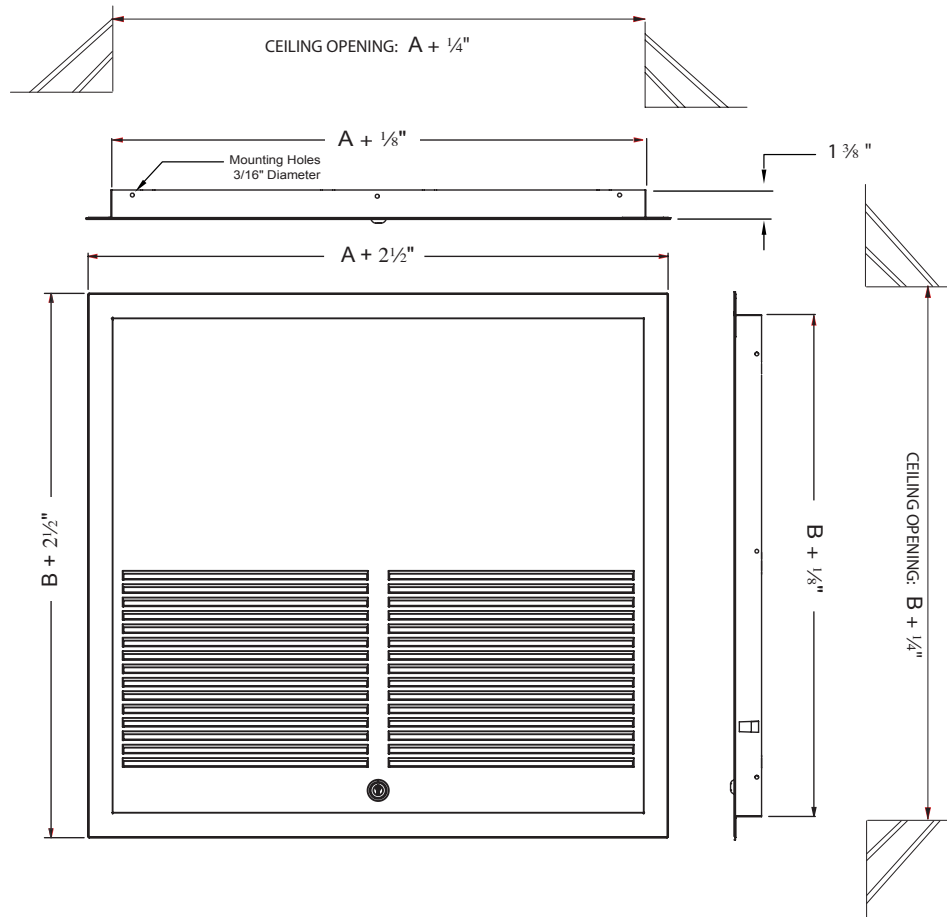

CEILING MOUNTED ACCESS PANEL with LOUVRES and REMOVABLE DOOR

The **CAP-LV Ceiling Mounted Access Panel** is designed for a flush mount onto ceilings.

Stationary louvres in the door panel reduce noise from vibration and provide ventilation for equipment in the ceiling.

The **Removable Door Panel** allows quick and easy access to equipment for service.

Mounting holes on internal frame allow secure installation when affixed to steel or wood frame.

Zinc plated Cam Latch

Manufactured from 18 and 22 Ga satin coat to resist corrosion.

"Sandtex White" powder coat finish

Our unrivaled, exclusive formula powder coat finish offers superior protection against condensation.

Optional:

- Custom size
- Alternative paint colours
- Colour Matching
- Cylinder Key lock